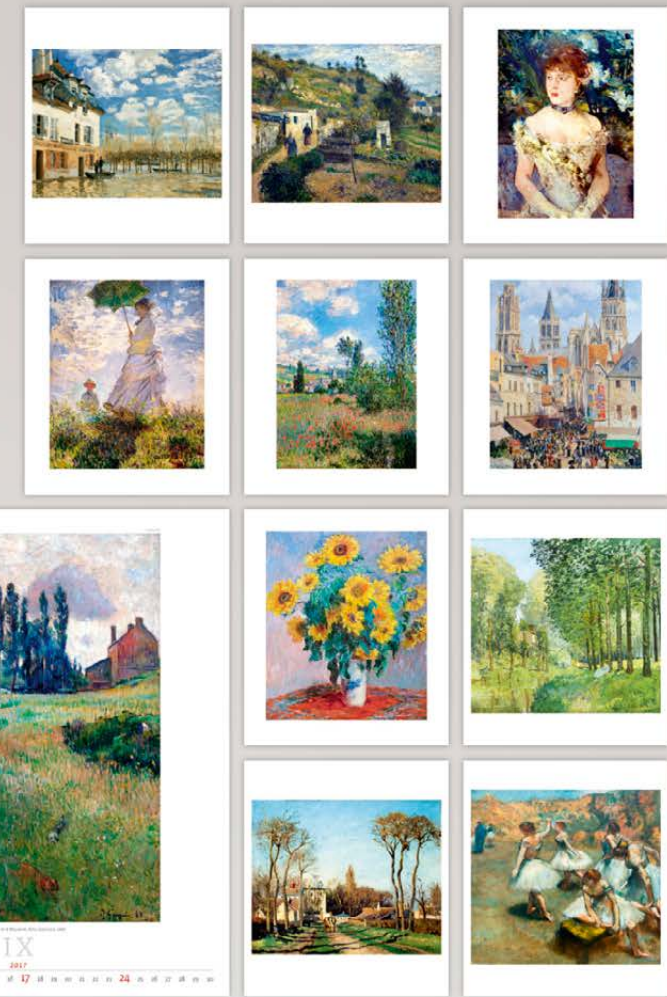

10
ON004

N253-17
Leonardo da Vinci
45 x 52 CM
14 LISTŮ
MĚSÍČNÍ MEZINÁRODNÍ KALENDÁRIUM

2017
NOVINKA

LOGO: 45 x 7 CM

45 x 52
A4

EXCLUSIVE EDITION

189 Kč

10
ON004

45 x 52
A4

EXCLUSIVE EDITION

189 Kč

N255-17
Impressionism
45 x 52 CM
14 LISTŮ
MĚSÍČNÍ MEZINÁRODNÍ KALENDÁRIUM

LOGO: 45 x 7 CM

N256-17
Art Naive NADĚŽDA KOTRČOVÁ
34 x 48,5 CM
14 LISTŮ
MĚSÍČNÍ MEZINÁRODNÍ KALENDÁRIUM

LOGO: 34 x 7 CM

N254-17
Paul Klee
45 x 52 CM
14 LISTŮ
MĚSÍČNÍ MEZINÁRODNÍ KALENDÁRIUM

2017
NOVINKA

LOGO: 45 x 7 CM

10
ON004

45 x 52
A4

EXCLUSIVE EDITION

189 Kč

10
ON007

34 x 48,5
A4

EXCLUSIVE EDITION

149 Kč